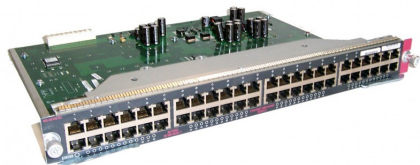

Cisco WS-X4148-RJ45V Tekniset tiedot

Cisco WS-X4148-RJ45V Catalyst 4500 esistandardi PoE 10/100, 48 porttia (RJ45)

WS-X4148-RJ45V

Cisco WS-X4148-RJ45V Catalyst 4500 esistandardi PoE 10/100, 48 porttia (RJ45)